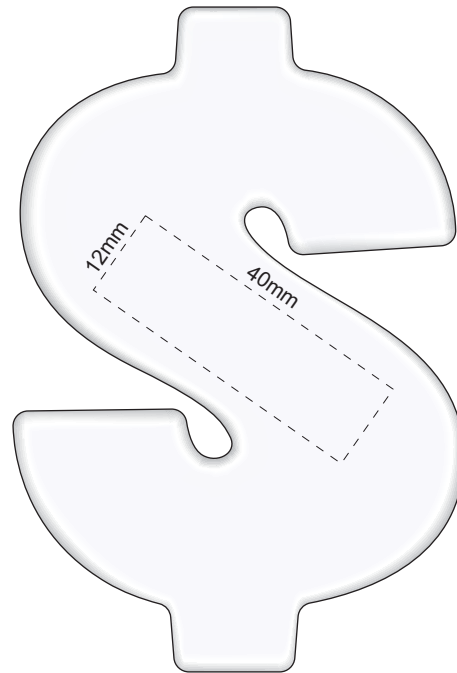

100% of Actual Size
Pad Print (one colour)

100% of Actual Size
Pad Print (one colour)

We wish to advise that, due to the surface & general makeup of this stress product, we cannot guarantee a solid print true to PMS colour. Print will degrade with regular use.

100% of Actual Size
Direct Digital

We wish to advise that, due to the surface & general makeup of this stress product, we cannot guarantee a solid print true to PMS colour. Print will degrade with regular use.