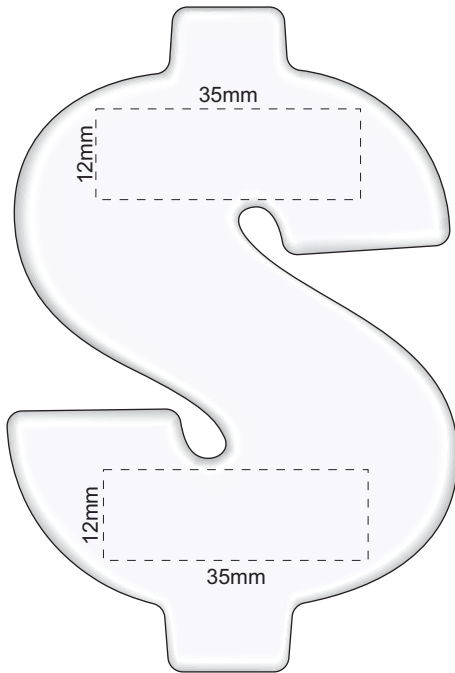

100% of Actual Size
Pad Print (one colour)

100% of Actual Size
Pad Print (one colour)

We wish to advise that, due to the surface & general makeup of this stress product, we cannot guarantee a solid print true to PMS colour. Print will degrade with regular use.

100% of Actual Size
Direct Digital

We wish to advise that, due to the surface & general makeup of this stress product, we cannot guarantee a solid print true to PMS colour. Print will degrade with regular use.